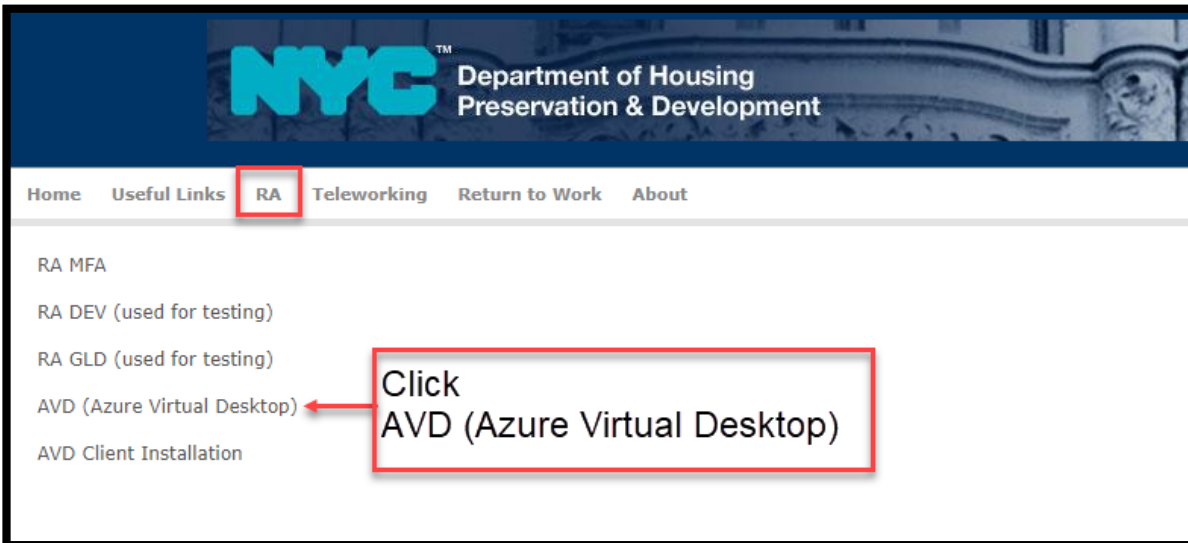

Oct/22

AVD Virtual Desktop

From your browser window go to: [HPDNYC.ORG](https://hpdnyc.org)

All Resources HOST POOL HPD General

WARNING!

This computer system, including all related equipment, is the property of the NYC Department of Housing Preservation and Development (HPD) and is solely for uses authorized by HPD. You have no right to privacy on the system, and all information and activity on the system may be monitored. Any unauthorized use of the system may result in disciplinary action, civil or criminal penalties. Your use of the system constitutes express consent to the above terms and conditions. HPD COMPUTER HELPDESK: 212-NYC-HELP (212-692-4357)