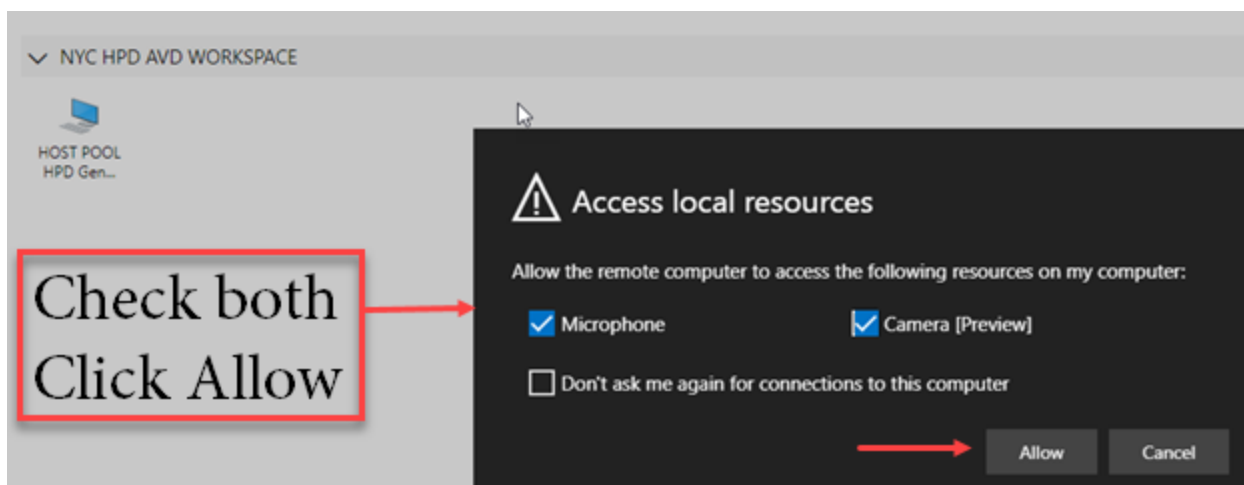

Oct/22

AVD Virtual Desktop

From your browser window go to: [HPDNYC.ORG](https://hpdnyc.org)

All Resources HOST POOL HPD General

WARNING!

This computer system, including all related equipment, is the property of the NYC Department of Housing Preservation and Development (HPD) and is solely for uses authorized by HPD. You have no right to privacy on the system, and all information and activity on the system may be monitored. Any unauthorized use of the system may result in disciplinary action, civil or criminal penalties. Your use of the system constitutes express consent to the above terms and conditions. HPD COMPUTER HELPDESK: 212-NYC-HELP (212-692-4357)